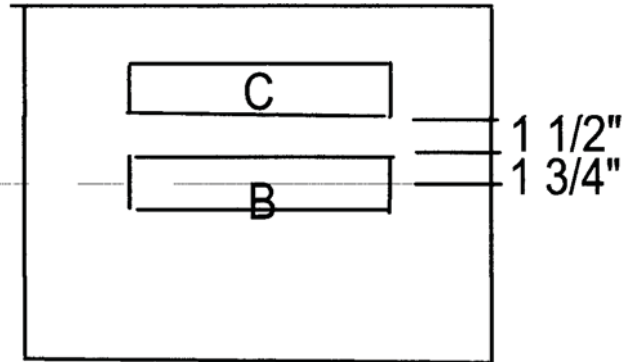

A = B = C = 2 x 4 x 30"

D = E = 2 x 6 x 55 1/2"

F = 2 x 4 x 55"

BUTT TOP

BUTT BOTTOM

DJS 4-7-09

ARCHERY TARGET ASSEMBLY